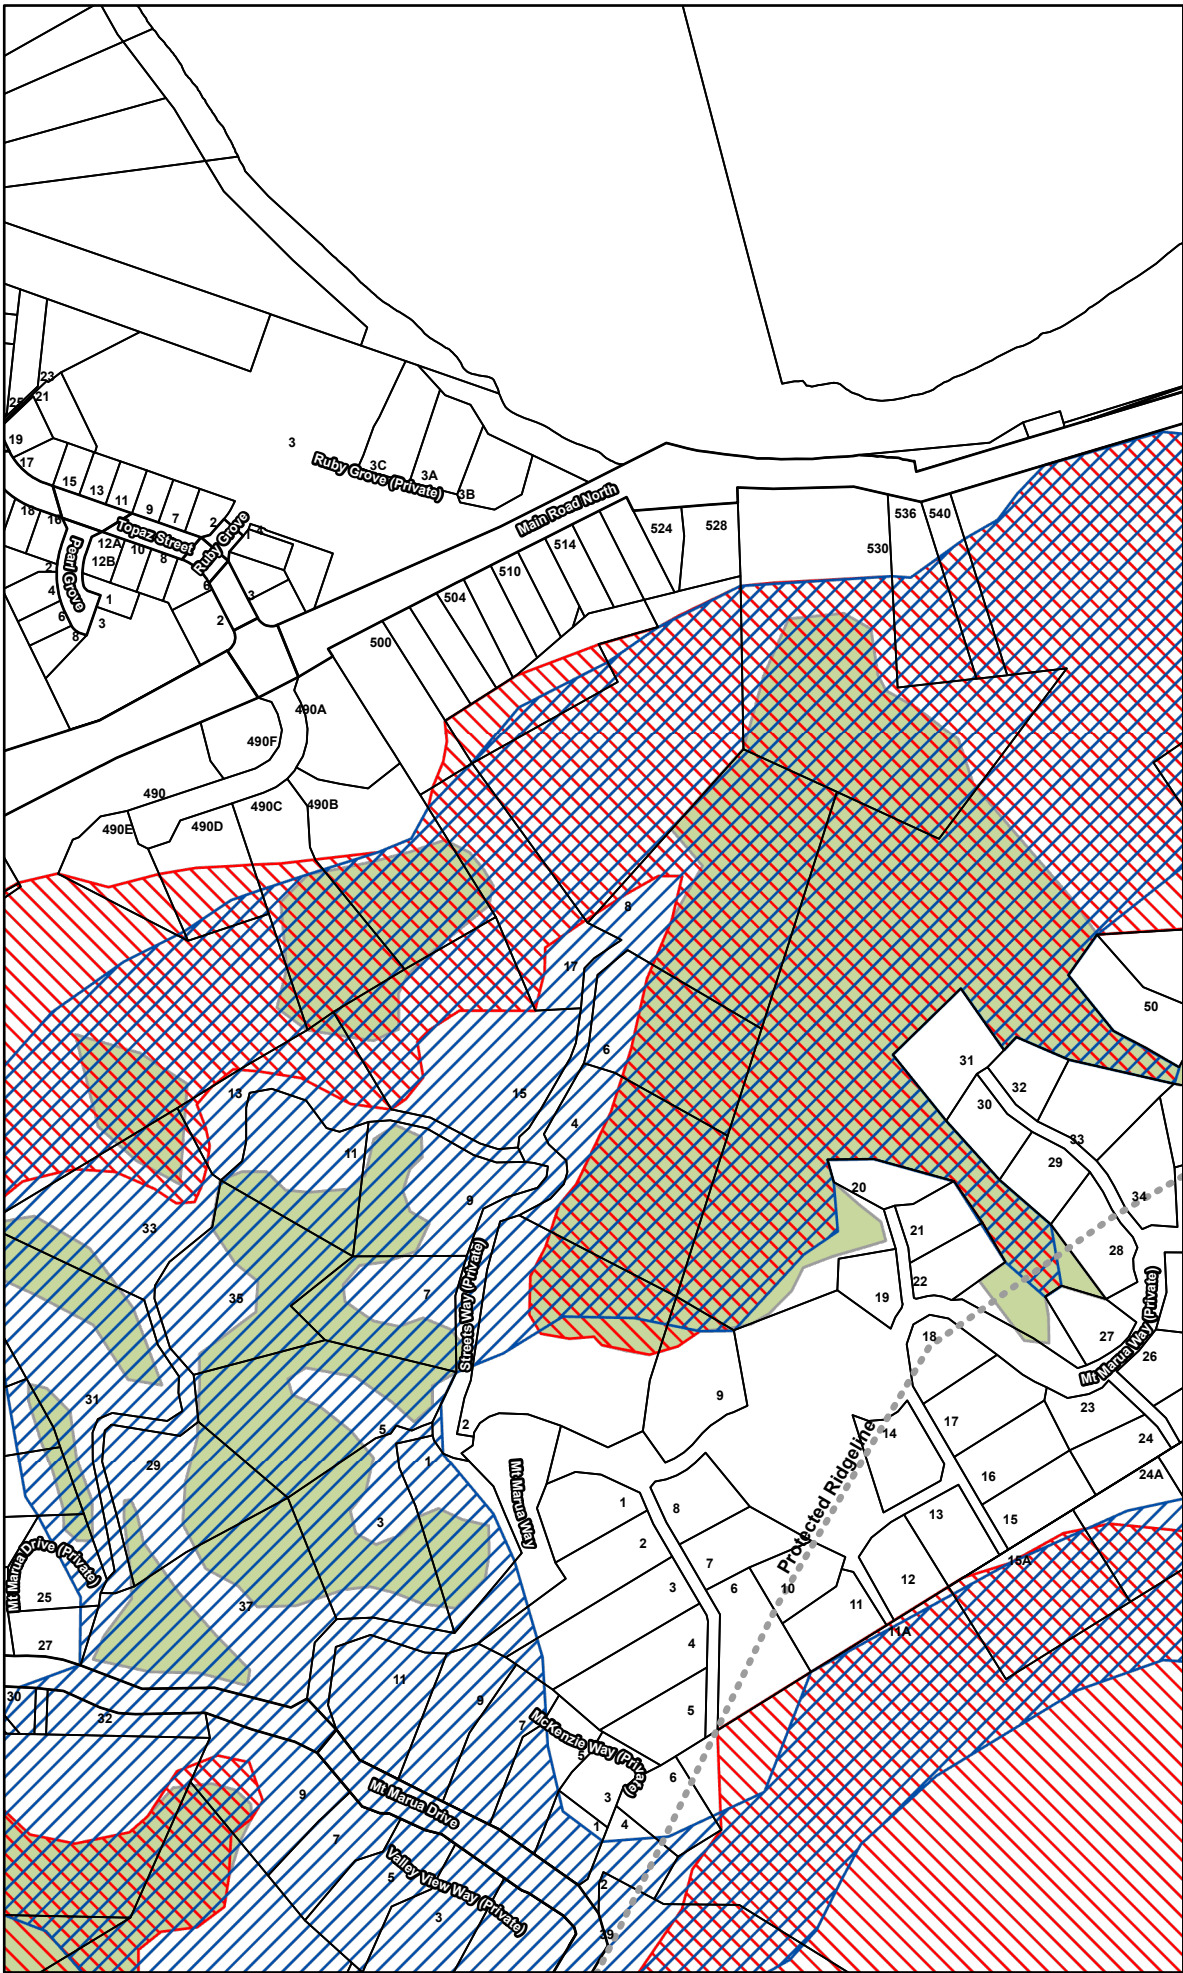

Scale : 1:5,000

October 2021

See Urban Map 7

**URBAN
SOUTHERN
HILLS MAP
8**

- Features**
-  Southern Hills Visual
 -  Southern Hills Landscape
 -  Southern Hills Ecological
 -  Protected Ridgelines

Scale : 1:5,000

**October
2021**

**See Urban
Map
8**

**URBAN
SOUTHERN
HILLS MAP
9**

- Features**
-  Southern Hills Visual
 -  Southern Hills Landscape
 -  Southern Hills Ecological
 -  Protected Ridgelines

**URBAN
SOUTHERN
HILLS MAP
10**