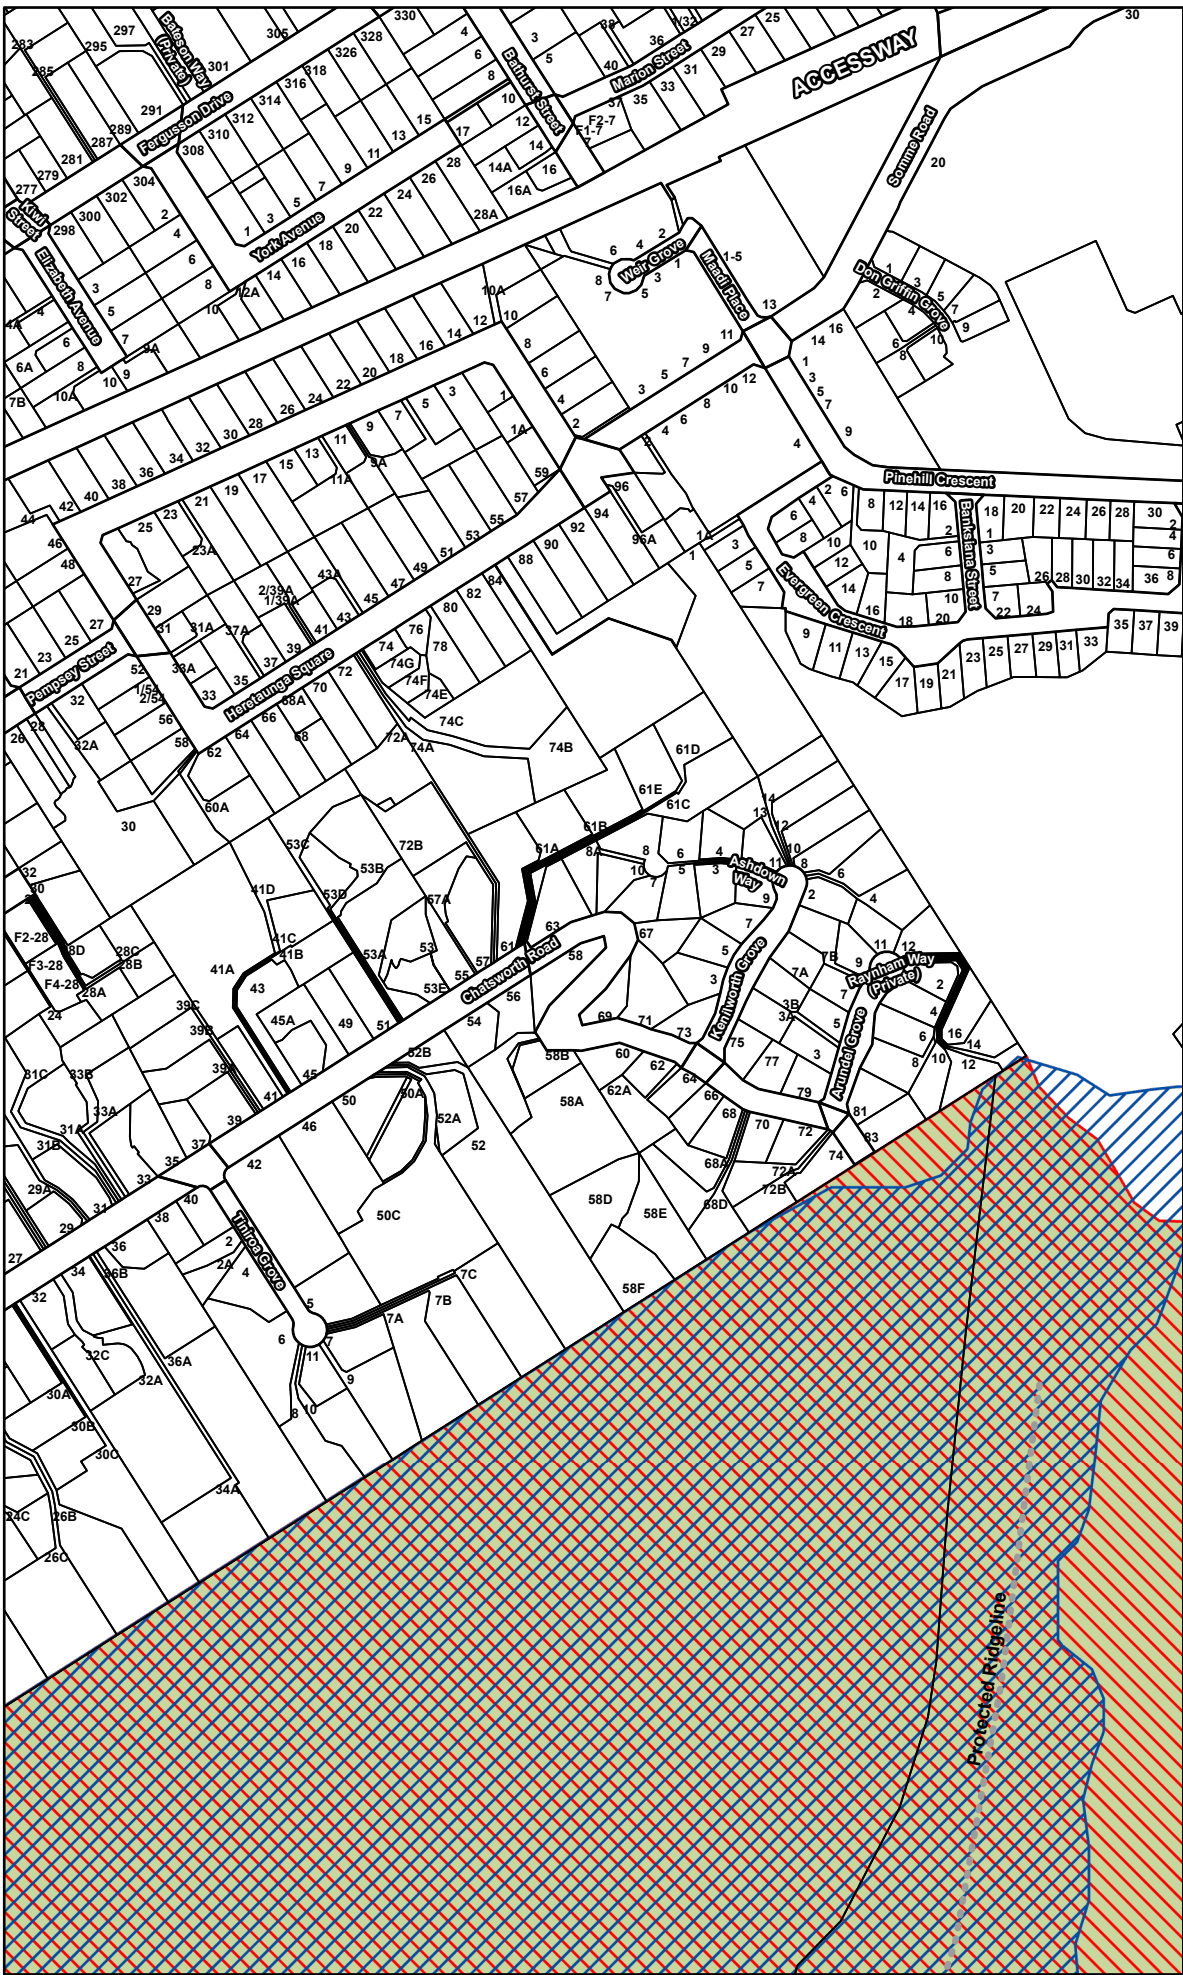

**URBAN
SOUTHERN
HILLS MAP
42**

1. **Features**
2. Southern Hills Visual
   - Southern Hills Landscape
   - Southern Hills Ecological
   - Protected Ridgelines