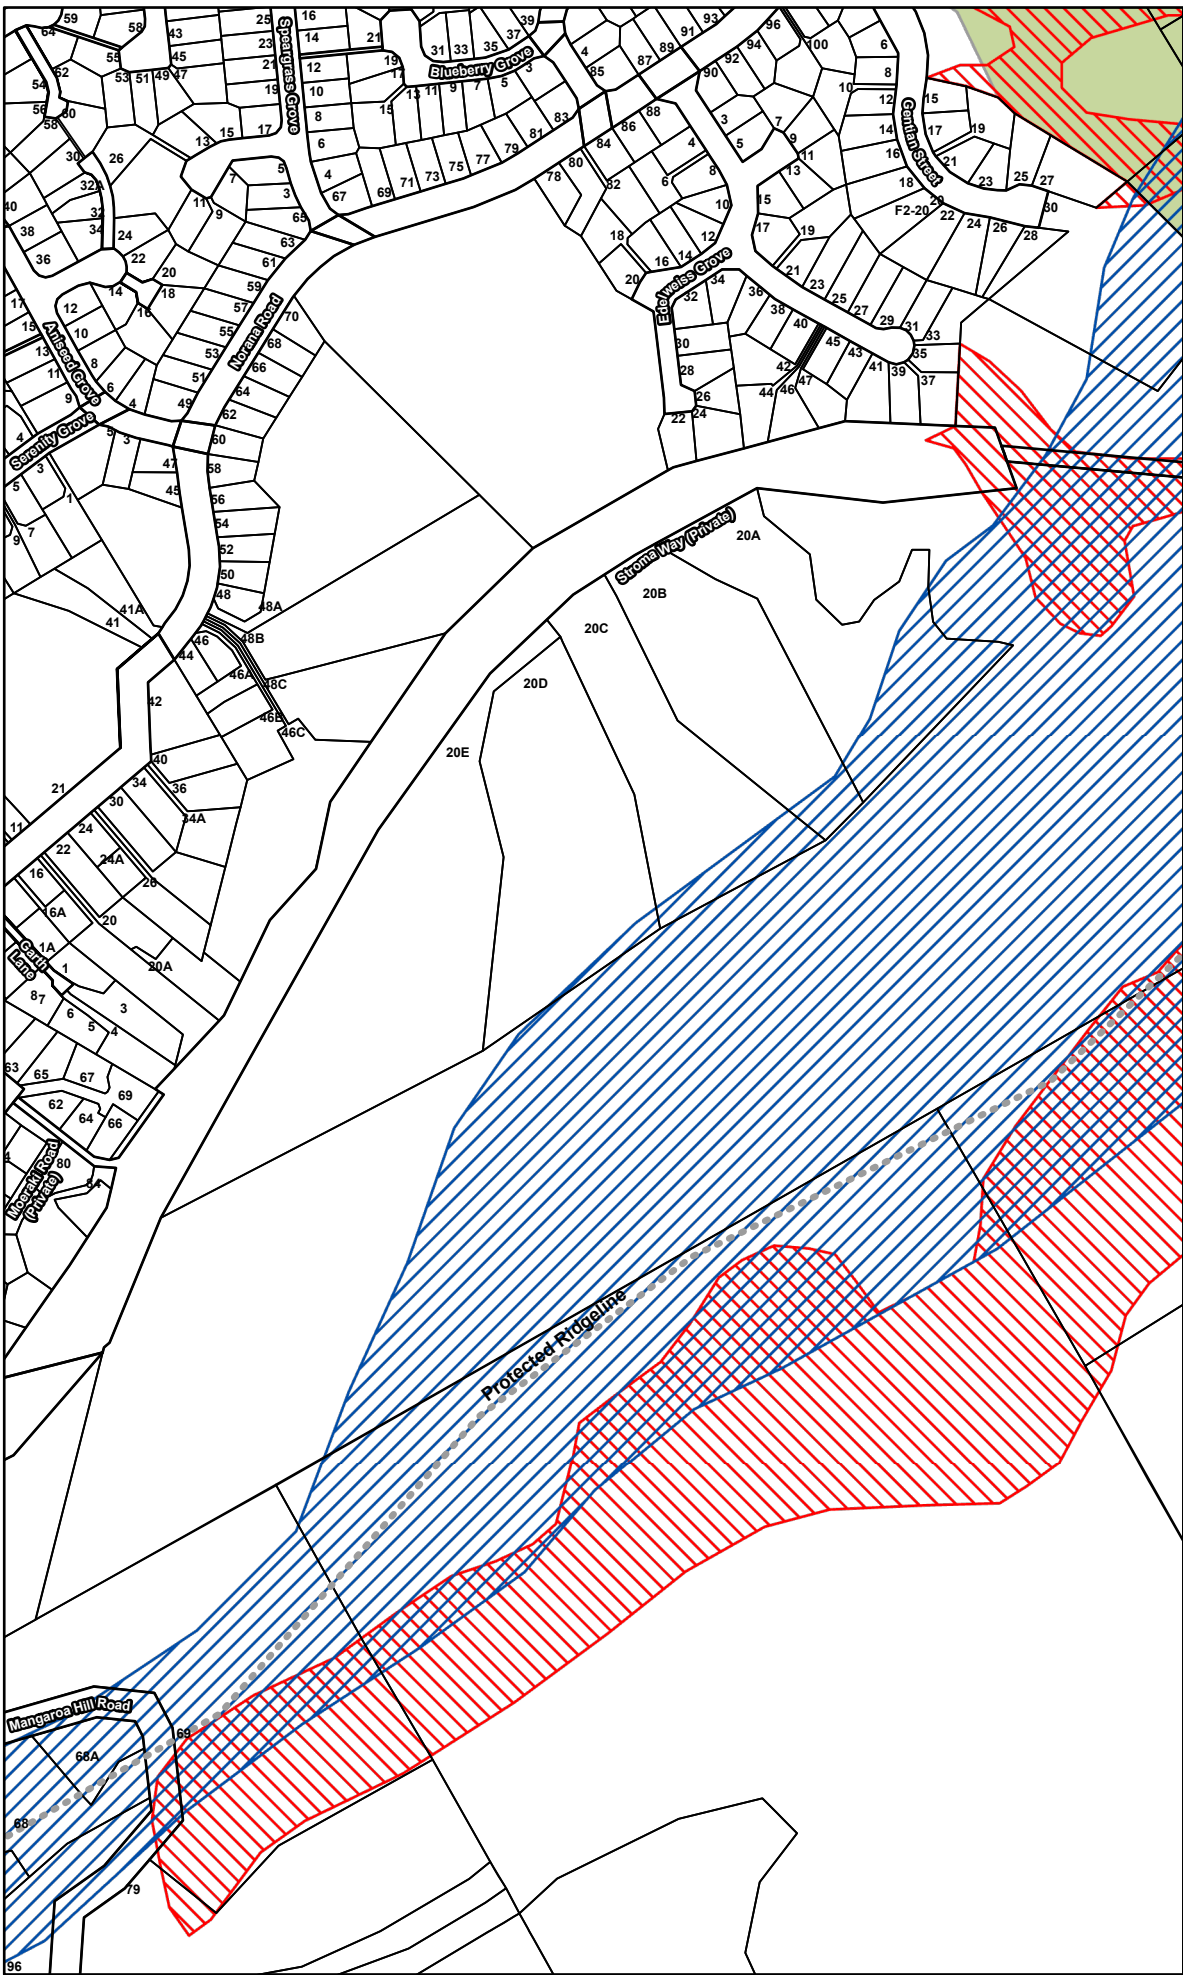

Scale : 1:5,000

**October
2021**

**See Urban
Map
19**

**URBAN
SOUTHERN
HILLS MAP
20**

- Features**
-  Southern Hills Visual
 -  Southern Hills Landscape
 -  Southern Hills Ecological
 -  Protected Ridgelines

**October
2021**

**See Urban
Map
20**

**URBAN
SOUTHERN
HILLS MAP
21**

- Features**
-  Southern Hills Visual
 -  Southern Hills Landscape
 -  Southern Hills Ecological
 -  Protected Ridgelines

**October
2021**