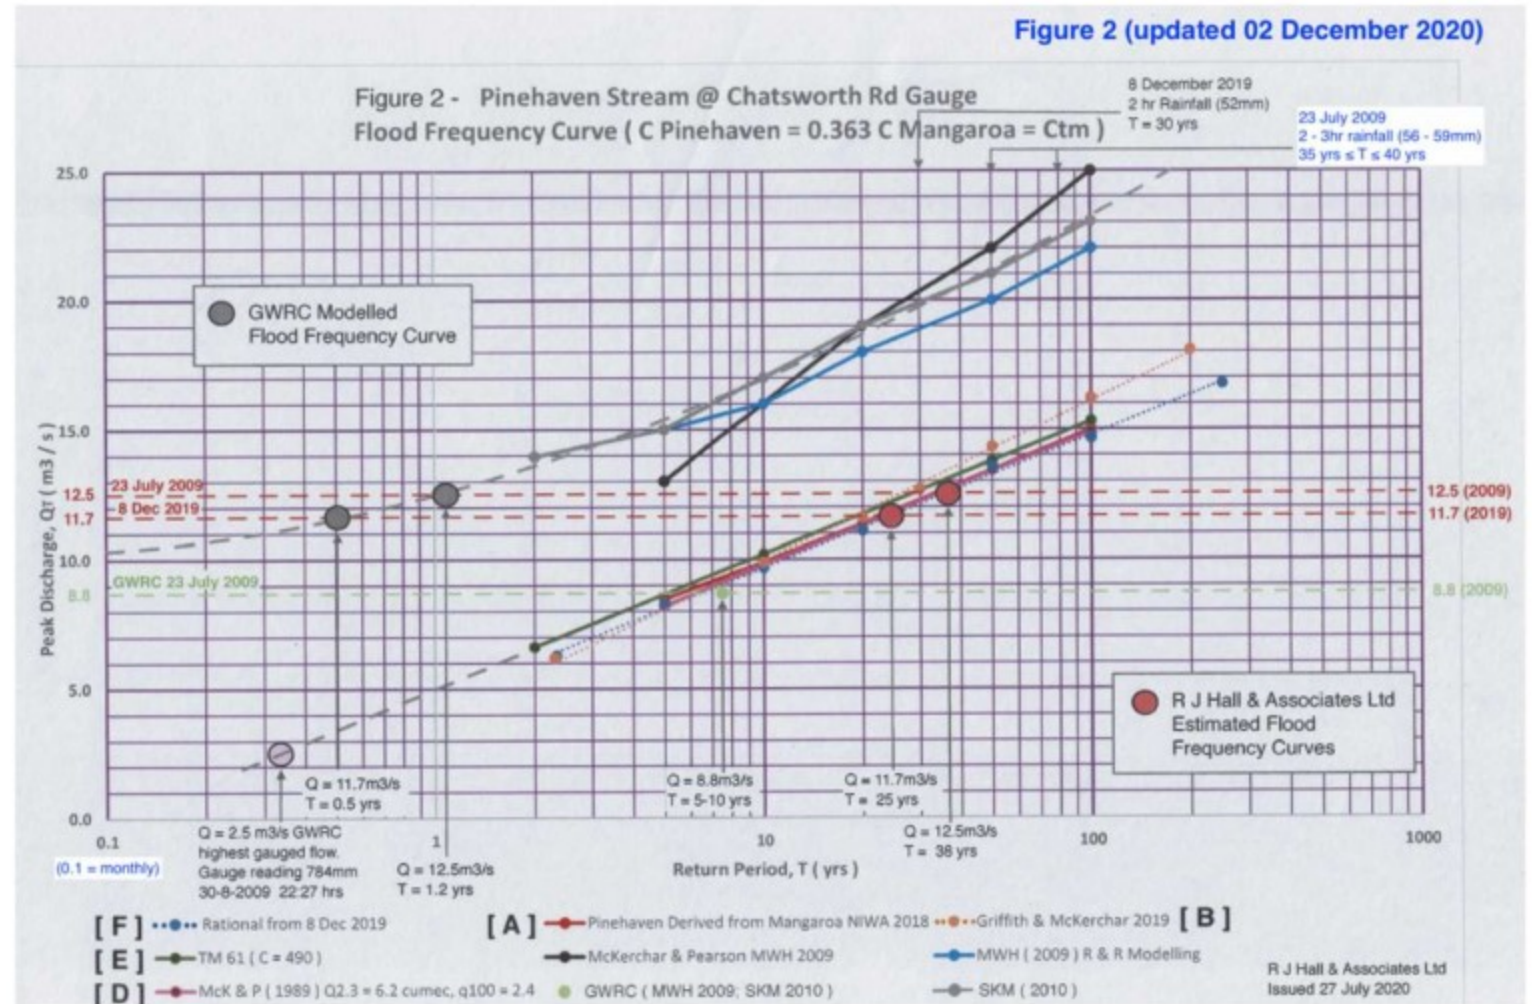

5 Birch Grove – 23 July 2009 flood was bigger than 8 December 2019 flood

12 Birch Grove – 23 July 2009 flood was bigger than 8 December 2019 flood.

- “This [RJ Hall graph above] is a thorough reality check ...” (G. Horrell, 31-7-2020)
- 8 Dec 2019 was in the order of a 1 in 25 year flood event (RJ Hall, 23-6-2020)
- 23 July 2009 was a 1-in-40 year flood event (RJ Hall, 27-7-2020, updated 3-8-2020)